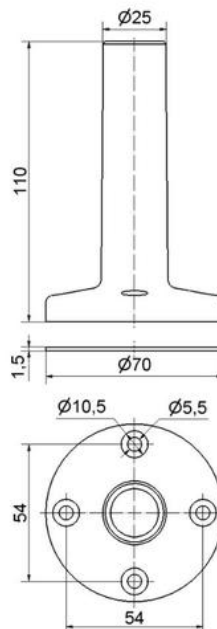

Systems for optimising production and logistics areas / Accessories

Base w. integrated tube GY

Part No.: 960.000.51

MECHANICAL DATA

Height	110 mm
Diameter	70 mm
Materials	PA-GF
Housing colour	Gray
Weight with packaging	50 g
Product weight	50 g

DRAWING

! For additional installation and mounting information, refer to the appropriate user guide at www.werma.com. This printed copy is for information only and is subject to alteration.